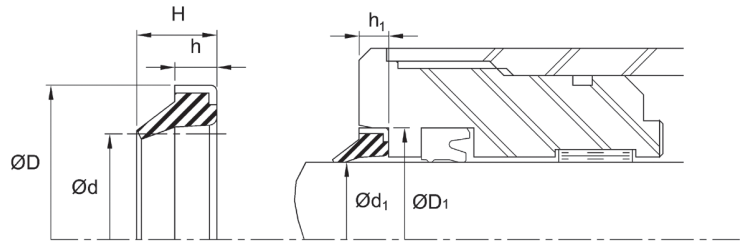

# WN - Rod Wipers

Nitrile/Steel

**Temperature: -40/212F [ -40/100C ]**

**Pressure: N/A**

Ref.Number	Rod diameter		Nominal Seal Dimensions				Housing Dimensions							
		Tol.	d	D	h	H	D1	Tol.	D2	Tol.	h1	Tol.	H1	Tol.
W006013030WN	6.00	+0.00 / -0.04	6.00	13.00	3.00	4.50	13.00	+0.02 / -0.00			3.00	+0.50 / -0.00		
W008014033WN	8.00	+0.00 / -0.04	8.00	14.00	3.30	5.00	14.00	+0.02 / -0.00			3.30	+0.50 / -0.00		
W010016030WN	10.00	+0.00 / -0.04	10.00	16.00	3.00	4.50	16.00	+0.02 / -0.00			3.00	+0.50 / -0.00		
W010020050WN	10.00	+0.00 / -0.04	10.00	20.00	5.00	8.00	20.00	+0.02 / -0.00			5.00	+0.50 / -0.00		
W012018035WN	12.00	+0.00 / -0.04	12.00	18.00	3.50	5.00	18.00	+0.02 / -0.00			3.50	+0.50 / -0.00		
W012018040WN	12.00	+0.00 / -0.04	12.00	18.00	4.00	6.00	18.00	+0.02 / -0.00			4.00	+0.50 / -0.00		
W012020040WN	12.00	+0.00 / -0.04	12.00	20.00	4.00	6.00	20.00	+0.03 / -0.00			4.00	+0.50 / -0.00		
W012022050WN	12.00	+0.00 / -0.04	12.00	22.00	5.00	8.00	22.00	+0.03 / -0.00			5.00	+0.50 / -0.00		
W014019030WN	14.00	+0.00 / -0.04	14.00	19.80	3.00	4.50	19.80	+0.03 / -0.00			3.00	+0.50 / -0.00		