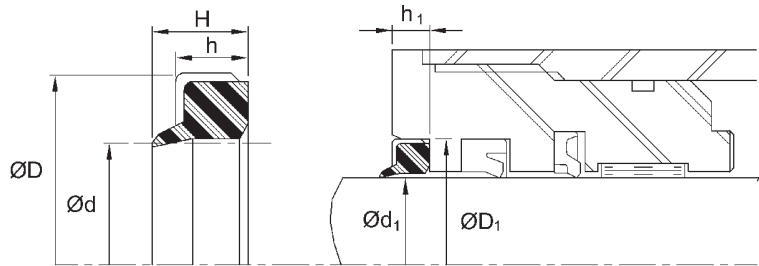

WO - Rod Wipers

Polyurethane/Steel

Temperature: -31/212F [-35/100C]

Pressure: N/A

| Ref.Number | Rod diameter | Nominal Seal Dimensions | | | | Housing Dimensions | | | | | | | | |
|------------------|--------------|-------------------------|-------|-------|------|--------------------|-------|---------------|------|----|------|---------------|------|--|
| | Tol. | d | D | h | H | D1 | Tol. | D2 | Tol. | h1 | Tol. | H1 | Tol. | |
| W006016050WO | 6.30 | +0.00 / -0.04 | 6.30 | 16.00 | 5.00 | 7.00 | 16.00 | +0.02 / -0.00 | | | 5.00 | +0.50 / -0.00 | | |
| W007017050WO | 7.10 | +0.00 / -0.04 | 7.10 | 17.00 | 5.00 | 7.00 | 17.00 | +0.02 / -0.00 | | | 5.00 | +0.50 / -0.00 | | |
| W008018050WO | 8.00 | +0.00 / -0.04 | 8.00 | 18.00 | 5.00 | 7.00 | 18.00 | +0.02 / -0.00 | | | 5.00 | +0.50 / -0.00 | | |
| W009019050WO | 9.00 | +0.00 / -0.04 | 9.00 | 19.00 | 5.00 | 7.00 | 19.00 | +0.03 / -0.00 | | | 5.00 | +0.50 / -0.00 | | |
| W010020050WO | 10.00 | +0.00 / -0.04 | 10.00 | 20.00 | 5.00 | 7.00 | 20.00 | +0.03 / -0.00 | | | 5.00 | +0.50 / -0.00 | | |
| W011021050WO | 11.20 | +0.00 / -0.04 | 11.20 | 21.00 | 5.00 | 7.00 | 21.00 | +0.03 / -0.00 | | | 5.00 | +0.50 / -0.00 | | |
| W012020040WO | 12.00 | +0.00 / -0.04 | 12.00 | 20.00 | 4.00 | 6.00 | 20.00 | +0.03 / -0.00 | | | 4.00 | +0.50 / -0.00 | | |
| W012023050WO | 12.50 | +0.00 / -0.04 | 12.50 | 23.00 | 5.00 | 7.00 | 23.00 | +0.03 / -0.00 | | | 5.00 | +0.50 / -0.00 | | |
| W012025050WO | 12.00 | +0.00 / -0.04 | 12.00 | 25.00 | 5.00 | 7.00 | 25.00 | +0.03 / -0.00 | | | 5.00 | +0.50 / -0.00 | | |
| W014024050WO | 14.00 | +0.00 / -0.04 | 14.00 | 24.00 | 5.00 | 7.00 | 24.00 | +0.03 / -0.00 | | | 5.00 | +0.50 / -0.00 | | |
| W015021050WO | 15.00 | +0.00 / -0.04 | 15.00 | 21.00 | 5.00 | 7.00 | 21.00 | +0.03 / -0.00 | | | 5.00 | +0.50 / -0.00 | | |
| W015025050WO | 15.00 | +0.00 / -0.04 | 15.00 | 25.00 | 5.00 | 7.00 | 25.00 | +0.03 / -0.00 | | | 5.00 | +0.50 / -0.00 | | |
| W016022030WO | 16.00 | +0.00 / -0.04 | 16.00 | 22.00 | 3.00 | 4.00 | 22.00 | +0.03 / -0.00 | | | 3.00 | +0.50 / -0.00 | | |
| W016023050WO | 16.00 | +0.00 / -0.04 | 16.00 | 23.00 | 5.00 | 7.00 | 23.00 | +0.03 / -0.00 | | | 5.00 | +0.50 / -0.00 | | |
| W016026050WO | 16.00 | +0.00 / -0.04 | 16.00 | 26.00 | 5.00 | 7.00 | 26.00 | +0.03 / -0.00 | | | 5.00 | +0.50 / -0.00 | | |
| W018028050WO | 18.00 | +0.00 / -0.04 | 18.00 | 28.00 | 5.00 | 7.00 | 28.00 | +0.03 / -0.00 | | | 5.00 | +0.50 / -0.00 | | |
| W018028070WO | 18.00 | +0.00 / -0.04 | 18.00 | 28.00 | 7.00 | 10.00 | 28.00 | +0.03 / -0.00 | | | 7.00 | +0.50 / -0.00 | | |
| W018028070WO/PU7 | 18.00 | +0.00 / -0.04 | 18.00 | 28.00 | 7.00 | 10.00 | 28.00 | +0.03 / -0.00 | | | 7.00 | +0.50 / -0.00 | | |
| W018030060WO | 18.00 | +0.00 / -0.04 | 18.00 | 30.00 | 6.00 | 9.00 | 30.00 | +0.03 / -0.00 | | | 6.00 | +0.50 / -0.00 | | |
| W020028050WO | 20.00 | +0.00 / -0.04 | 20.00 | 28.00 | 5.00 | 7.00 | 28.00 | +0.03 / -0.00 | | | 5.00 | +0.50 / -0.00 | | |
| W020030050WO | 20.00 | +0.00 / -0.04 | 20.00 | 30.00 | 5.00 | 7.00 | 30.00 | +0.03 / -0.00 | | | 5.00 | +0.50 / -0.00 | | |