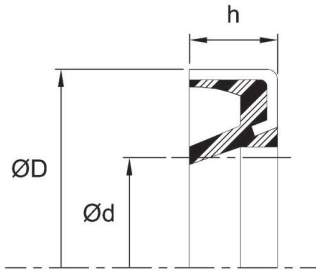

WS - Pin Wipers

Polyurethane/Steel

Temperature: -31/212F [-35/100C]

Pressure: N/A